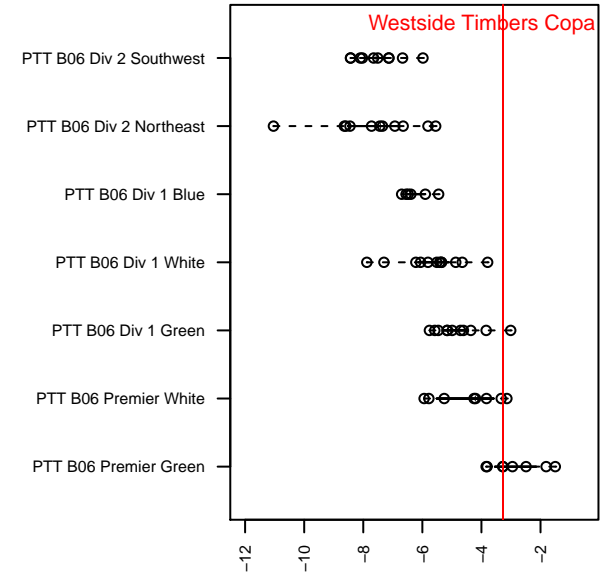

# Westside Timbers Copa B06

Westside Timbers  
 Beaverton, OR  
 B06 total strength=963  
 attack=2.39 defense=1.3  
 fall league = PTT B06 Premier Green  
 spr league = Spr OYS B06 Premier Green

alt names used:  
 WT 06B Copa  
 Westside Timbers 06B Copa  
 WESTSIDE TIMBERS06B COPA  
 WT 06B Copa  
 Westside Timbers 06B Copa  
 Westside Timbers 06B Copa  
 Westside Timbers 06B Copa

Venues played:  
 2016 Clash At the Border Div 1 Gold/Silver/Bro  
 2016 PCU Summer Classic U11 Gold  
 2016 Beaverton Cup BU11 Gold  
 2016 Portland Cup Gold U11  
 2016 Mt Hood Challenge U11 Gold  
 2016 PTT B06 Premier Green  
 2016 Spr OYS B06 Premier Green  
 2016 OYS State Cup B06

**attack and defense variance (black dot)  
relative to other teams  
and top 10 in region**

**attack and defense rating  
relative to others at age  
and all opponents in last 13 months**

**Performance relative to 13 month average**