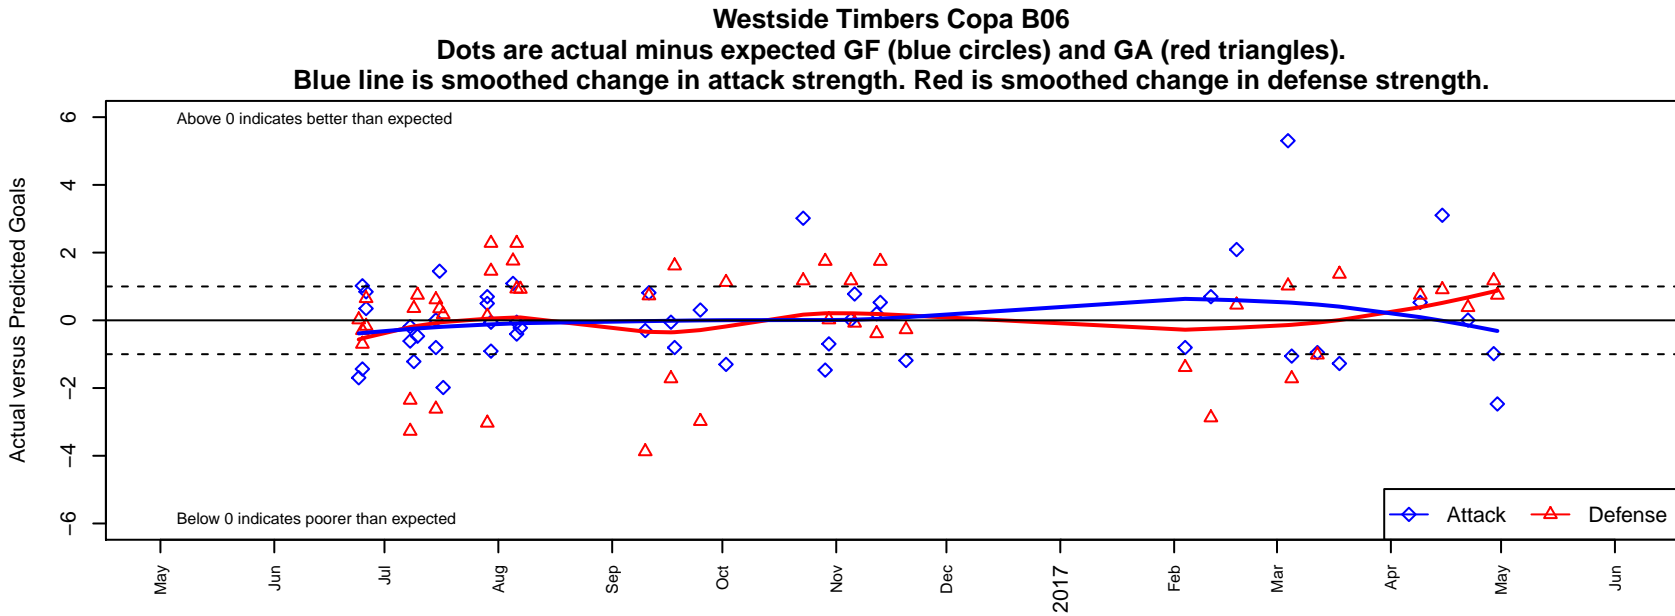

# Westside Timbers Copa B06

Westside Timbers  
 Beaverton, OR  
 B06 total strength=963  
 attack=2.39 defense=1.3  
 fall league = PTT B06 Premier Green  
 spr league = Spr OYS B06 Premier Green

alt names used:  
 WT 06B Copa  
 Westside Timbers 06B Copa  
 WESTSIDE TIMBERS06B COPA  
 WT 06B Copa  
 Westside Timbers 06B Copa  
 Westside Timbers 06B Copa  
 Westside Timbers 06B Copa

Venues played:  
 2016 Clash At the Border Div 1 Gold/Silver/Bro  
 2016 PCU Summer Classic U11 Gold  
 2016 Beaverton Cup BU11 Gold  
 2016 Portland Cup Gold U11  
 2016 Mt Hood Challenge U11 Gold  
 2016 PTT B06 Premier Green  
 2016 Spr OYS B06 Premier Green  
 2016 OYS State Cup B06

**attack and defense variance (black dot)  
relative to other teams  
and top 10 in region**

**attack and defense rating  
relative to others at age  
and all opponents in last 13 months**

**Performance relative to 13 month average**